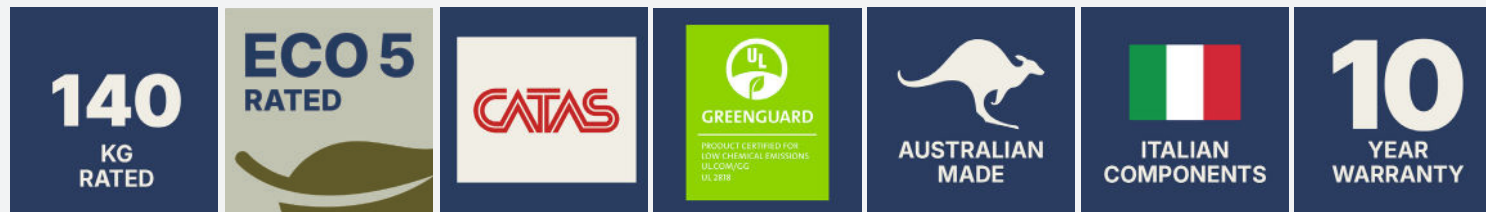

DELPHI Family

Elegant Comfort!

Due to constant innovation, Advanta products may be subject to design and specification changes without notice. Copyright © Advanta 2026