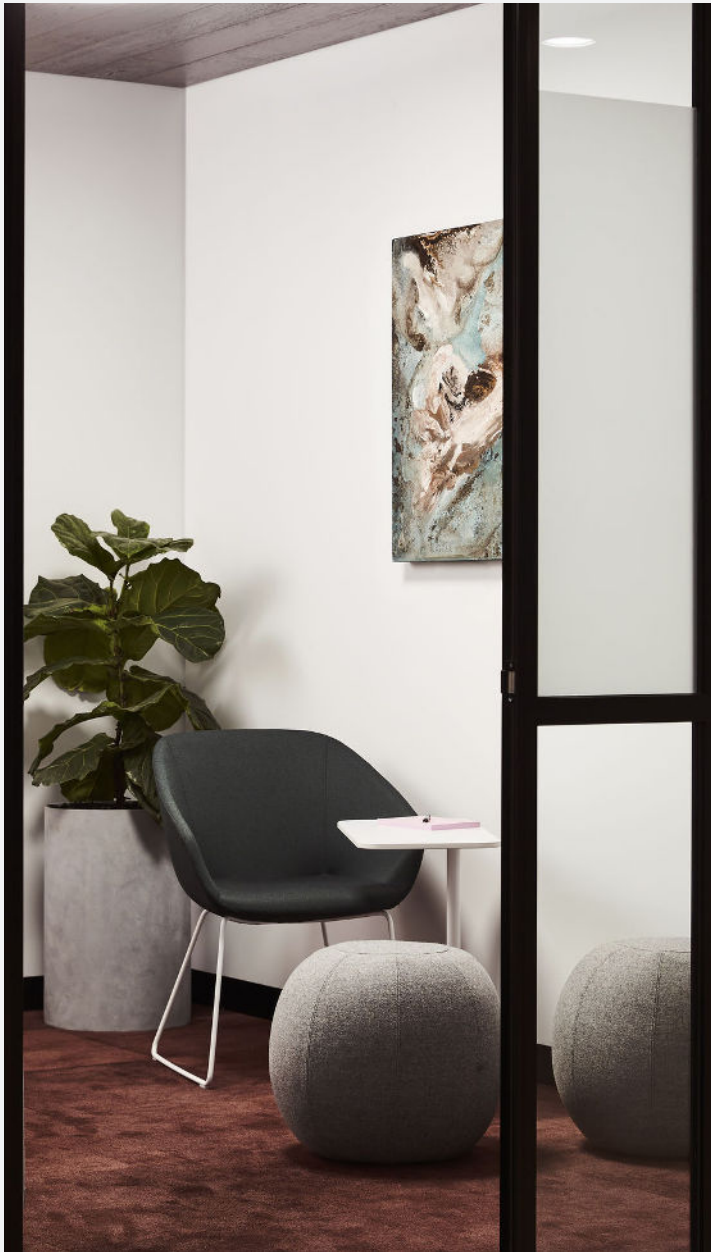

DELPHI Family

Advanta

DELPHI

*optional Cushions sold separately. Available under our Accessories Category.

Elegant Comfort

The DELPHI is an elegant, soothing and compact chair with overall dimensions that cleverly hides the generous internal seat size which caters for a very broad range of people and different user sizes.

DELPHI's versatile look is ideal for both informal and formal reception, visitor, waiting and breakout areas. DELPHI brings a warm and welcoming atmosphere with superb comfort.

DELPHI is available with endless upholstery options and multiple base types to suit almost any application.

Chrome

Other Powdercoats

UPHOLSTERY

Single Tone Upholstery

Duo Tone Upholstery

COFFEE TABLE

Snow - Standard White

Timber Base - Oak Stain