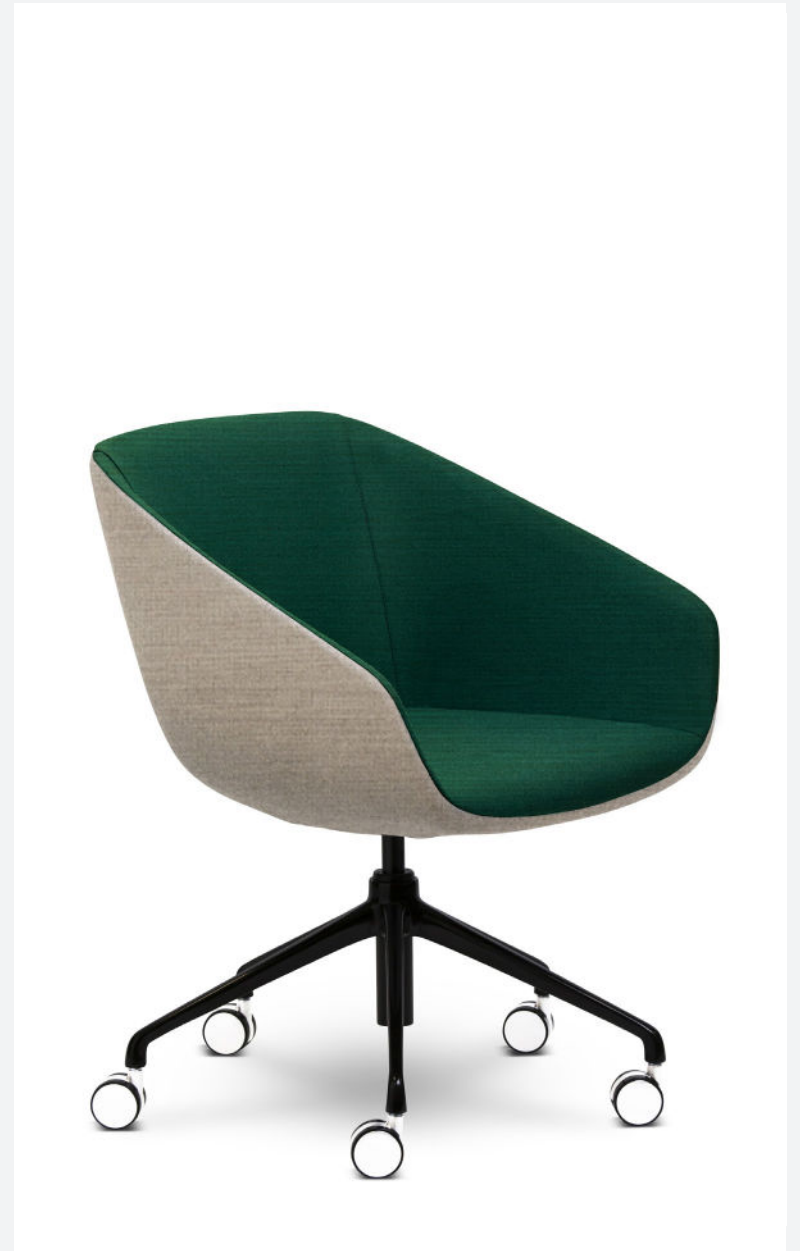

DELPHI Family

Advanta

DELPHI

*optional Cushions sold separately. Available under our Accessories Category.

Elegant Comfort

The DELPHI is an elegant, soothing and compact chair with overall dimensions that cleverly hides the generous internal seat size which caters for a very broad range of people and different user sizes.

Chrome

Other Powdercoats

UPHOLSTERY

Single Tone Upholstery

Duo Tone Upholstery

COFFEE TABLE

Snow - Standard White

Timber Base - Oak Stain