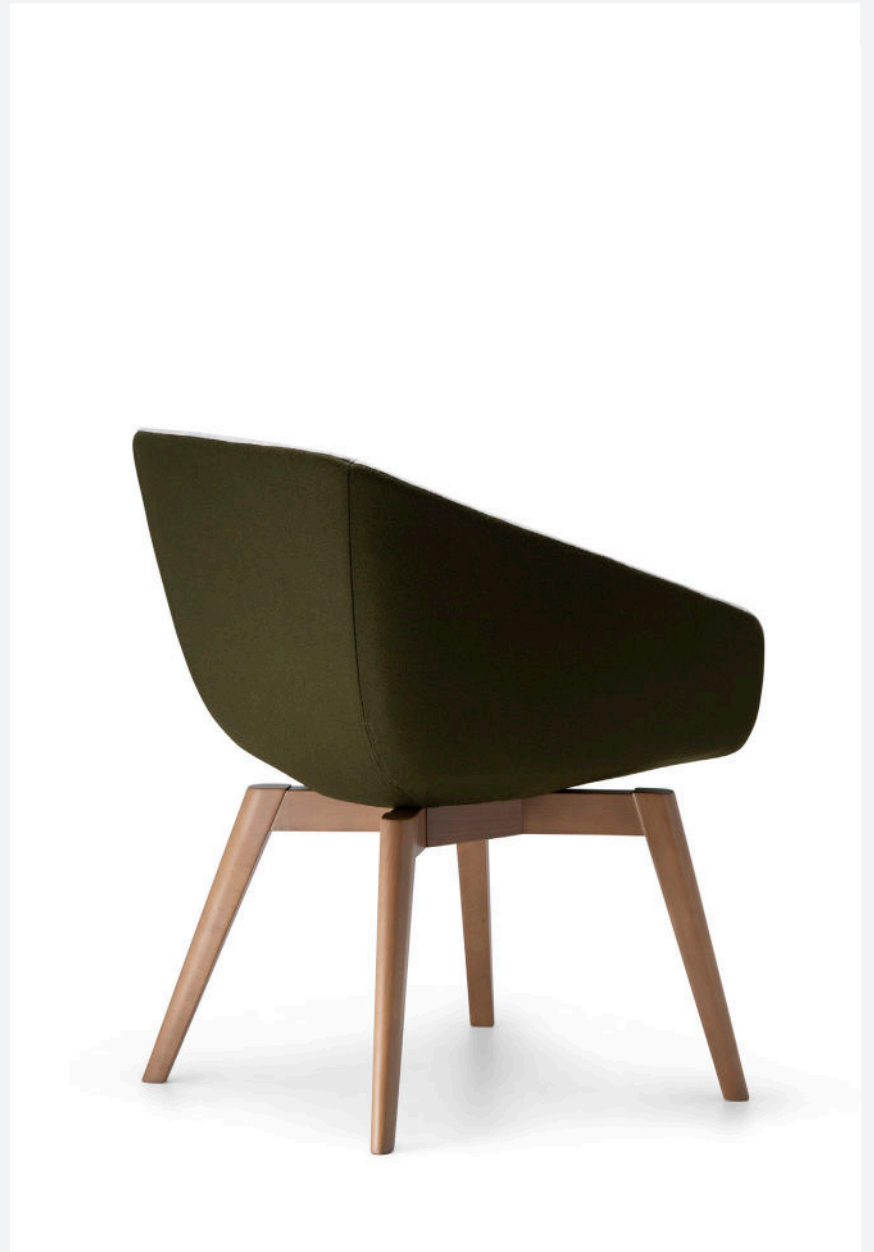

DELPHI Family

Advanta

DELPHI

*optional Cushions sold separately. Available under our Accessories Category.

Elegant Comfort

The DELPHI is an elegant, soothing and compact chair with overall dimensions that cleverly hides the generous internal seat size which caters for a very broad range of people and different user sizes.

VARIANTS

Armchair

Meeting

Lounge

Plus

Hush

Coffee Table

BASE OPTIONS

ARMCHAIR

L7 Timber Base - Oak Stain

L7 Timber Base - Black Stain

L17 Timber Swivel Base - Oak Stain

S5 Sled Base - Black

S5 Sled Base - Chrome

BASE OPTIONS + FINISHES

MEETING